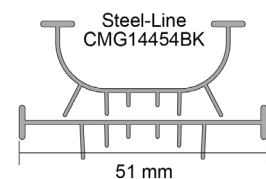

WEATHER SEALS

THRESHOLD SEAL

At 5.4m long, the Cowdroy garage door seals range easily covers a double garage and allows for greater flexibility during installation.

CMG14154BK

THRESHOLD SEAL

5400mm wide

- Enhances functionality of the garage door weather seal
- Suits Roller, Sectional, and Tilt-up garage doors
- Fixes directly to the garage floor
- Made with a Durable UV Protected PVC material
- Recommended for garage floors that don't have a weather step

Retail Code	Description	Size	Colour
CMG14354BK	CMG14 Garage Door Seal - Weather Seal Gliderol	5400 mm	Grey

CMG14454BK

GARAGE DOOR WEATHER SEAL - STEEL-LINE

5400mm wide

- Suits Steel-Line Roller, Sectional, and Tilt-up garage doors
- Made with a Durable UV Protected PVC material
- Prevents against debris, water and pests
- For superior protection, combine with the threshold floor seal

Retail Code	Description	Size	Colour
CMG14454BK	CMG14 Garage Door Seal - Weather Seal Steel-Line	5400 mm	Charcoal

Cowdroy is an Australian company supplying industry leading products across residential and commercial properties.