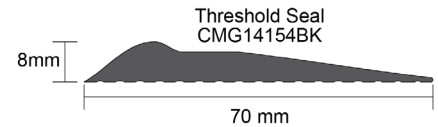

WEATHER SEALS

THRESHOLD SEAL

At 5.4m long, the Cowdroy garage door seals range easily covers a double garage and allows for greater flexibility during installation.

CMG14154BK

THRESHOLD SEAL

5400mm wide

- Enhances functionality of the garage door weather seal
- Suits Roller, Sectional, and Tilt-up garage doors
- Fixes directly to the garage floor
- Made with a Durable UV Protected PVC material
- Recommended for garage floors that don't have a weather step