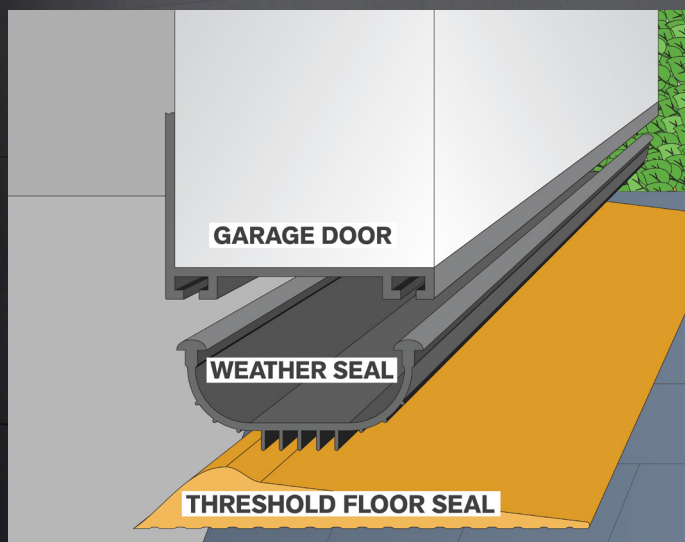

The removal and installation process is generally straightforward, involving sliding the old seal out of the carrier, cleaning the carrier and then sliding the replacement seal back into the carrier. Our replacement seal range may suit a number of door types, including Roller, Sectional, and Tilt-up doors.

WEATHER SEALS

THRESHOLD SEAL

At 5.4m long, the Cowdroy garage door seals range easily covers a double garage and allows for greater flexibility during installation.

CMG14154BK

THRESHOLD SEAL

5400mm wide

- Enhances functionality of the garage door weather seal
- Suits Roller, Sectional, and Tilt-up garage doors
- Fixes directly to the garage floor
- Made with a Durable UV Protected PVC material
- Recommended for garage floors that don't have a weather step