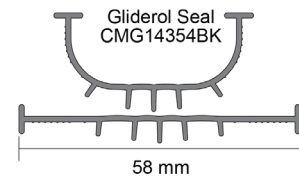

WEATHER SEALS

THRESHOLD SEAL

At 5.4m long, the Cowdroy garage door seals range easily covers a double garage and allows for greater flexibility during installation.

CMG14154BK

THRESHOLD SEAL

5400mm wide

- Enhances functionality of the garage door weather seal
- Suits Roller, Sectional, and Tilt-up garage doors
- Fixes directly to the garage floor
- Made with a Durable UV Protected PVC material
- Recommended for garage floors that don't have a weather step

Retail Code	Description	Size	Colour
CMG14254BK	CMG14 Garage Door Seal - Weather Seal B&D	5400 mm	Black

CMG14354BK

GARAGE DOOR WEATHER SEAL - GLIDEROL

5400mm wide

- Suits Gliderol Roller, Sectional, and Tilt-up garage doors
- Made with a Durable UV Protected PVC material
- Prevents against debris, water and pests
- For superior protection, combine with the threshold floor seal

Retail Code	Description	Size	Colour
CMG14354BK	CMG14 Garage Door Seal - Weather Seal Gliderol	5400 mm	Grey

CMG14454BK

GARAGE DOOR WEATHER SEAL - STEEL-LINE

5400mm wide

- Suits Steel-Line Roller, Sectional, and Tilt-up garage doors
- Made with a Durable UV Protected PVC material
- Prevents against debris, water and pests
- For superior protection, combine with the threshold floor seal