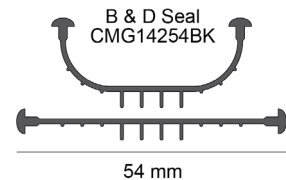

WEATHER SEALS

THRESHOLD SEAL

At 5.4m long, the Cowdroy garage door seals range easily covers a double garage and allows for greater flexibility during installation.

CMG14154BK

THRESHOLD SEAL

5400mm wide

- Enhances functionality of the garage door weather seal
- Suits Roller, Sectional, and Tilt-up garage doors
- Fixes directly to the garage floor
- Made with a Durable UV Protected PVC material
- Recommended for garage floors that don't have a weather step

Retail Code	Description	Size	Colour
CMG14154BK	CMG14 Garage Door Seal - Threshold Seal	5400 mm	Black

CMG14254BK

GARAGE DOOR WEATHER SEAL - B&D

5400mm wide

- Suits B&D Roller, Sectional, and Tilt-up garage doors
- Made with a Durable UV Protected PVC material
- Prevents against debris, water and pests
- For superior protection, combine with the threshold floor seal

Retail Code	Description	Size	Colour
CMG14254BK	CMG14 Garage Door Seal - Weather Seal B&D	5400 mm	Black

CMG14354BK

GARAGE DOOR WEATHER SEAL - GLIDEROL

5400mm wide

- Suits Gliderol Roller, Sectional, and Tilt-up garage doors
- Made with a Durable UV Protected PVC material
- Prevents against debris, water and pests
- For superior protection, combine with the threshold floor seal