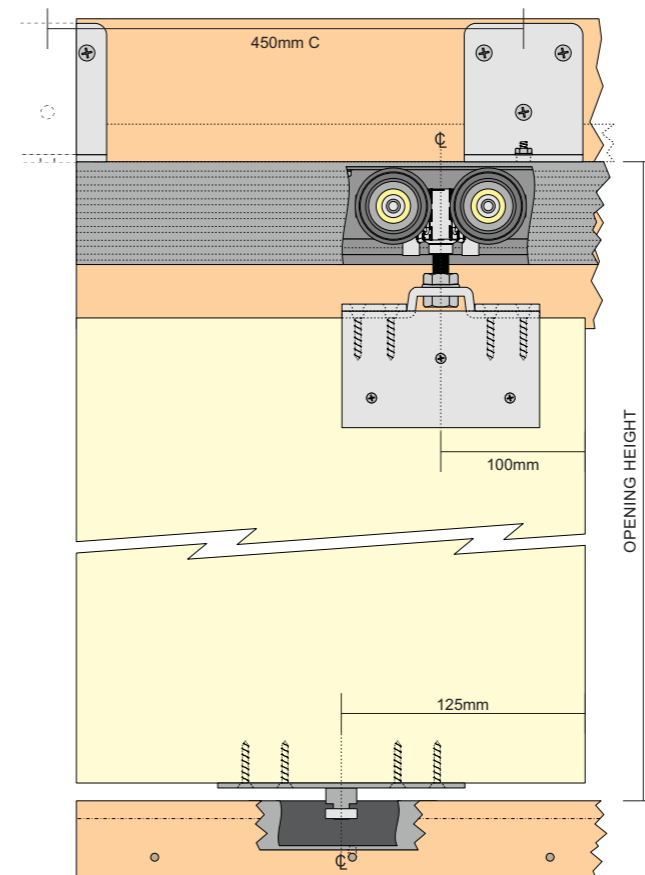

## OPTIONAL EXTRAS

**AW85000:**  
Door Side Fix bracket

**AW82200:**  
Track Wall Mount bracket w/nut & screw

**AW83600:**  
Track End Cap

**AW81200:**  
Brush Seal 3000mm Black

**AW80600:**  
Perimeter Seal Q48 2-3mm gaps White/Black

## ARCHITECTURAL DRAWINGS

FRONT VIEW

END VIEW