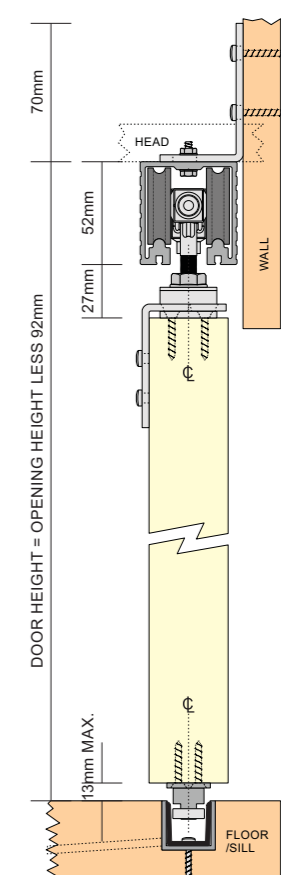

## TECH SPECS

- Included Feature
- Optional Extra

|                                 |                                |
|---------------------------------|--------------------------------|
| <b>System Type</b>              | Sliding                        |
| <b>Max. Weight Door/Panel</b>   | 240kg                          |
| <b>Door/Panel width (mm)</b>    | Up to 3000                     |
| <b>Door Thickness (mm) min.</b> | 30                             |
| <b>Track Length (mm)</b>        | Up to 6000mm                   |
| <b>Suits No. of doors</b>       | 1                              |
| <b>Track Type</b>               | Aluminium enclosed mill finish |

**TT84762:**  
Aluminium Guide Channel 6.5m Clear Anod.

**TT84618:**  
PVC Guide Channel Insert 6.5m Black

## OPTIONAL EXTRAS

**AW85000:**  
Door Side Fix bracket

**AW82200:**  
Track Wall Mount bracket w/nut & screw

**AW83600:**  
Track End Cap

**AW81200:**  
Brush Seal 3000mm Black

**AW80600:**  
Perimeter Seal Q48 2-3mm gaps White/Black

## ARCHITECTURAL DRAWINGS

FRONT VIEW

END VIEW