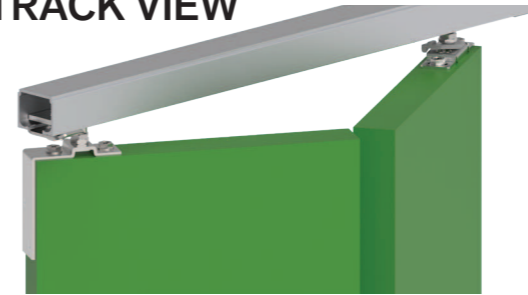

25kg
PER PANEL

TRIUMPH

FOLDING DOOR TRACK SYSTEM
FOR SINGLE INTERNAL DOORS

TRIUMPH

cowdroy

The Triumph Folding Door Track System combines an enclosed track with a 4-wheel carriage and sturdy steel pivot sets for a reliable folding door system. The fully sealed ZZ ball bearing wheels make for a quiet and smooth operation whilst the steel and brass pivots account for durability and reliability.

The Triumph system is ideal for 2-4 doors in one direction but may also be used for up to 8 doors with the use of a bottom guide system.

FEATURES

- Track: Enclosed Aluminium track in clear anodised - top mount
- Pivot Set: Top and Bottom mounted pivots
- Key features: End pivoting - up to 18kg per panel
- Key features: Centre pivoting - up to 25kg per panel
- Hinges: 75mm Fast-fix hinges - chrome plated
- Door Guide: Door mounted wheel assembly with quick-release mechanism
- Optional: Optional bottom guide and aluminium guide channel

TRACK VIEW

GUIDE VIEW

TECH SPECS

- Included Feature
- Optional Extra

System Type	Multi-Folding
Max. Weight Door/Panel	25kg
Door/Panel width (mm)	Up to 820
Door Thickness (mm) min.	25
Track Length (mm)	Up to 5560mm
Suits No. of doors	Up to 8 Panels
Track Type	Aluminium enclosed anodised

External door	●
Internal door	○
Wardrobe doors	○
Cupboard doors	●
Glass Cabinet doors	●
Wall mounted track	●
Top mounted track	○
Floor fixed track	●
Top hung wheel	○
Bottom rolling wheel	●
Door side fix	●
End pivoting	○
Centre pivoting	●
Bottom guide	●
Top guide	●
End stop	●
Soft-close	●
Pelmet	●

**TRIUMPH FOLDING
PACK / SET**